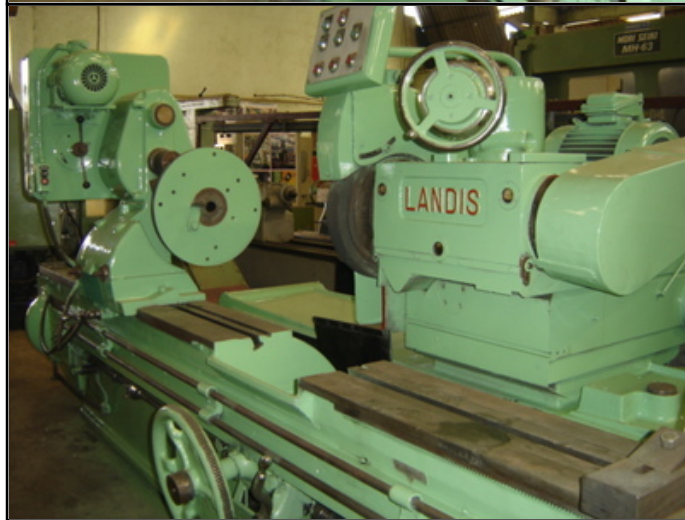

Farrell Engineering Ltd

Westbury House, 23-25 Bridge Street, Pinner HA5 3HR United Kingdom

Tel : 0044-208-3432 3291 Fax : 044-208-9657586

Email : chan@farrellengineering.com

Category	:- Cylindrical Grinder / Bore Grinders	Serial No	:-
Model	:- 700/4000	Country	:-
Make	:- landis	Type of Machine	:- cylindrical grinder
Year	:- 0	Weight	:- 0.0
Dimensions	:-	Power	:-
Location	:- Mumbai Warehouse, India	Asking Price	:- On Call

Specifications :-	
Dia :- 700mm	
ABC:- 4200mm	
Weight Of The Machine:- 14tons Aprox.	
Landis Grinding Wheel No.4	
500 MM Die x 80 mm thickness No.2	
500 mm x 70 mm thickness No.1	
600 mm x 80 mm thickness No.1	
5 steadies	