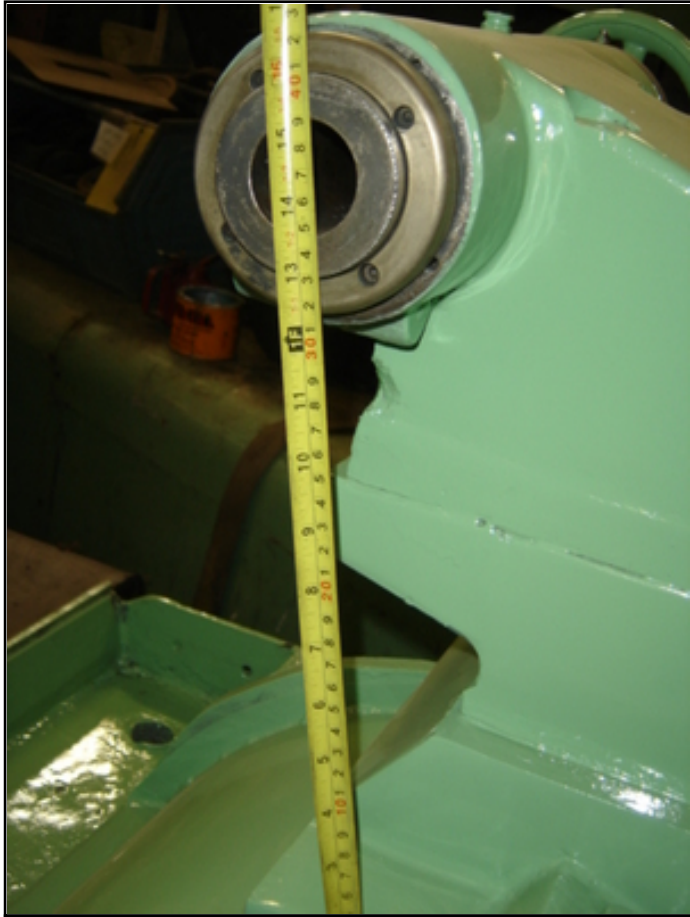

Farrell Engineering Ltd

Westbury House, 23-25 Bridge Street, Pinner HA5 3HR United Kingdom

Tel : 0044-208-3432 3291 Fax : 044-208-9657586

Email : chan@farrellengineering.com

Category	:- Cylindrical Grinder / Bore Grinders	Serial No	:-
Model	:- 700/4000	Country	:-
Make	:- landis	Type of Machine	:- cylindrical grinder
Year	:- 0	Weight	:- 0.0
Dimensions	:-	Power	:-
Location	:- Mumbai Warehouse, India	Asking Price	:- On Call

Specifications :-	
Dia :- 700mm	
ABC:- 4200mm	
Weight Of The Machine:- 14tons Aprox.	
Landis Grinding Wheel No.4	
500 MM Die x 80 mm thickness No.2	
500 mm x 70 mm thickness No.1	
600 mm x 80 mm thickness No.1	
5 steadies	