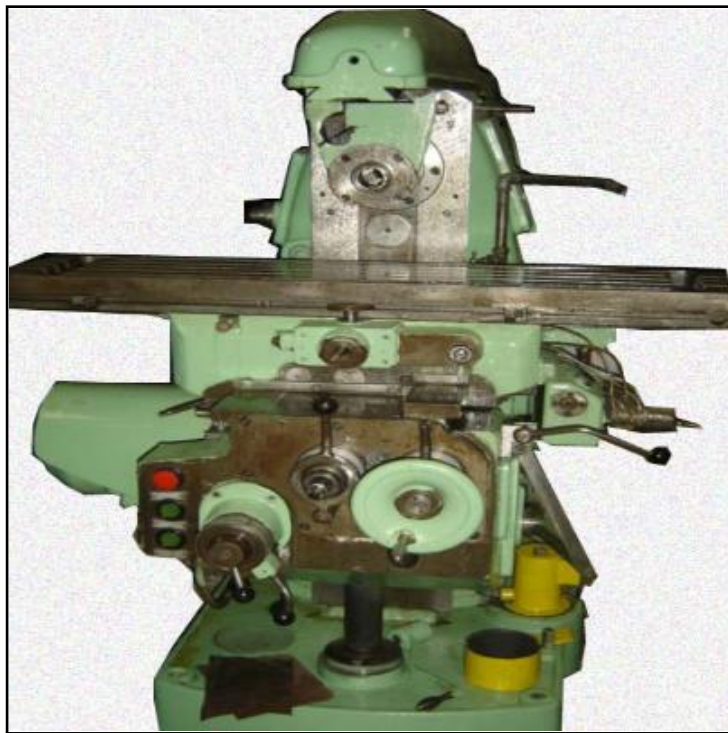

Category	:-	Milling Machines	Serial No	:-	not available
Model	:-	fwc25 horizontal milling machine	Country	:-	
Make	:-	poreba...pruszkow	Type of Machine	:-	milling machine
Year	:-		Weight	:-	0.0
Dimensions	:-	not available	Power	:-	not available
Location	:-	Mumbai Warehouse,India	Asking Price	:-	On Request

Specification :-

ISO:-50

HORIZONTAL MILLING MACHINE.

TABLE :-1600MM X 315MM.

X:-1600MM

Y:-300MM

Z:-430MM

Description :-