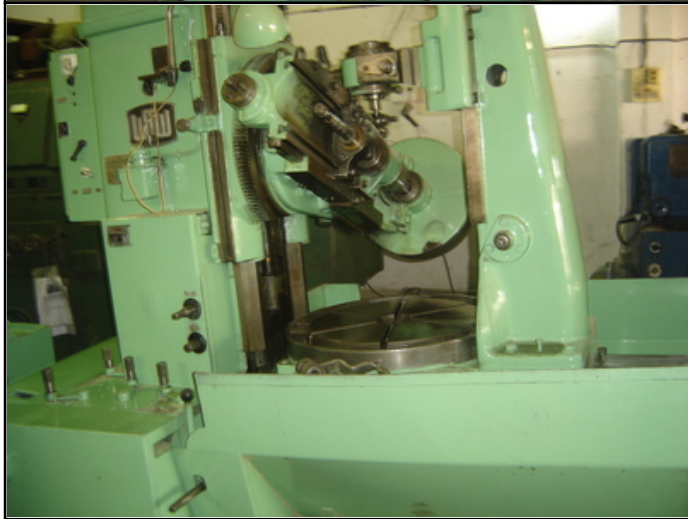

Farrell Engineering Ltd

Westbury House, 23-25 Bridge Street, Pinner HA5 3HR United Kingdom

Tel : 0044-208-3432 3291 Fax : 044-208-9657586

Email : chan@farrellengineering.com

Category	:- Gear Related Machines	Serial No	:-
Model	:- ZFWZ 1000	Country	:- Germany
Make	:- WMW.	Type of Machine	:- Mechanical 1000mm Universal Gear Hobber excellent
Year	:- 1989	Weight	:- 0.0
Dimensions	:-	Power	:-
Location	:- Mumbai Warehouse,India	Asking Price	:- On Call

Specifications :-
1000 mm x 10 module gear hobber similat copy of Tos Fo10 Gear hobber

Descriptions :-
