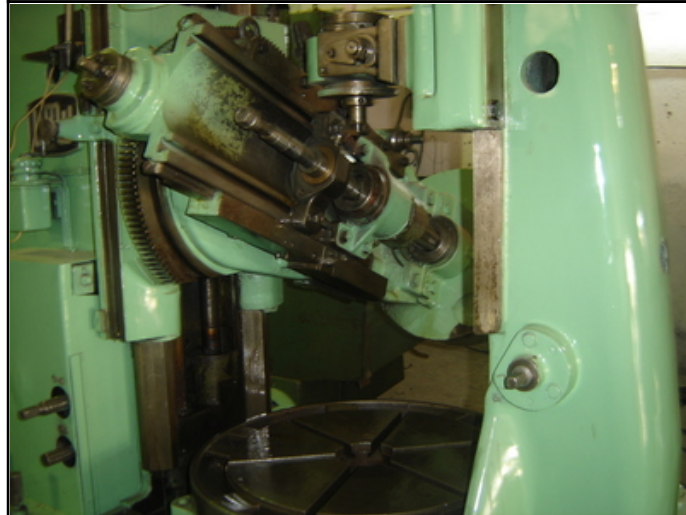

Farrell Engineering Ltd

Westbury House, 23-25 Bridge Street, Pinner HA5 3HR United Kingdom

Tel : 0044-208-3432 3291 Fax : 044-208-9657586

Email : chan@farrellengineering.com

Category	:- Gear Related Machines	Serial No	:-
Model	:- ZFWZ 1000	Country	:- Germany
Make	:- WMW.	Type of Machine	:- Mechanical 1000mm Universal Gear Hobber excellent
Year	:- 1989	Weight	:- 0.0
Dimensions	:-	Power	:-
Location	:- Mumbai Warehouse,India	Asking Price	:- On Call

Specifications :-
1000 mm x 10 module gear hobber similat copy of Tos Fo10 Gear hobber

Descriptions :-
