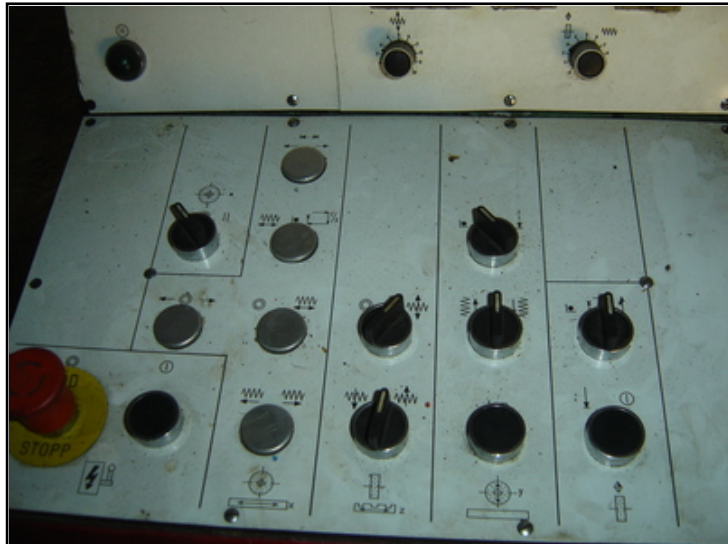

Farrell Engineering Ltd

Westbury House, 23-25 Bridge Street, Pinner HA5 3HR United Kingdom

Tel. : 0044-208-3432 3291 Fax : 044-208-9657586

Email : chan@farrellengineering.com