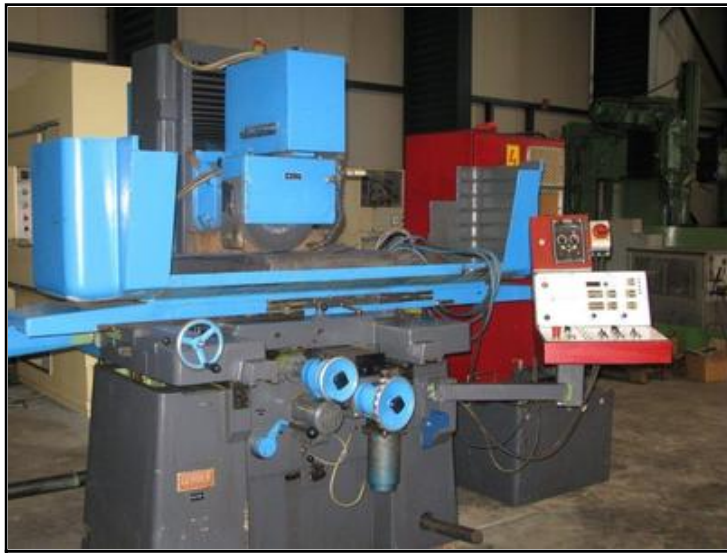

Video :-

Please Click Here For Video No. : 01	
Please Click Here For Video No. : 02	
Please Click Here For Video No. : 03	

Category	:-	Surface Grinders	Serial No	:-	
Model	:-	HFS 6	Country	:-	Germany
Make	:-	BLOHM	Type of Machine	:-	Surface Grinder
Year	:-	1998	Weight	:-	0.0
Dimensions	:-		Power	:-	
Location	:-	mumbai warehouse, Germany	Asking Price	:-	On Request

Specification :-

Technical details

grinding length 960 mm

grinding width 400 mm