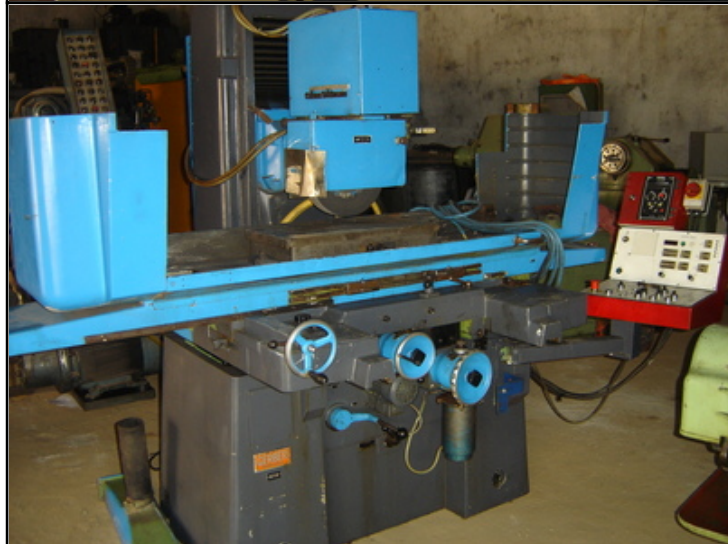

Farrell Engineering Ltd

Westbury House, 23-25 Bridge Street, Pinner HA5 3HR United Kingdom

Tel. : 0044-208-3432 3291 Fax : 044-208-9657586

Email : chan@farrellengineering.com