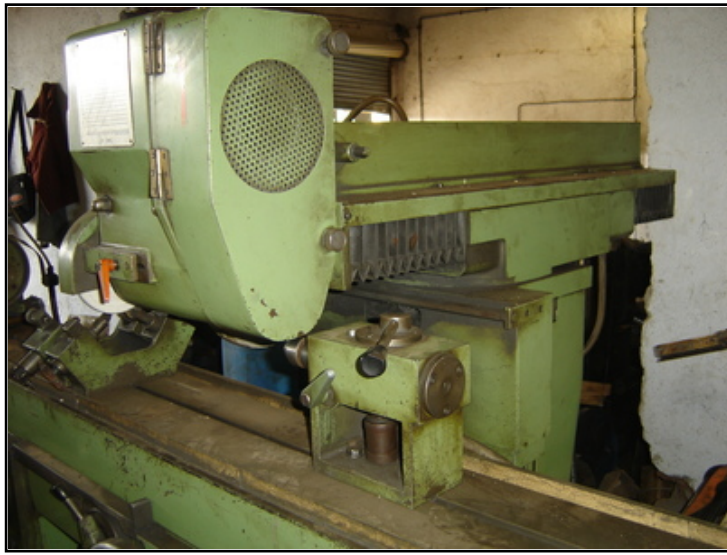

Farrell Engineering Ltd

Westbury House, 23-25 Bridge Street, Pinner HA5 3HR United Kingdom

Tel : 0044-208-3432 3291 Fax : 044-208-9657586

Email : chan@farrellengineering.com

Category	:-	Broach Grinder / Broach Sharpner	Serial No	:-	
Model	:-	rsh1-2000	Country	:-	Germany
Make	:-	Klink	Type of Machine	:-	Broach Sharpner
Year	:-	1990	Weight	:-	0.0
Dimensions	:-		Power	:-	
Location	:-		Asking Price	:-	On Request