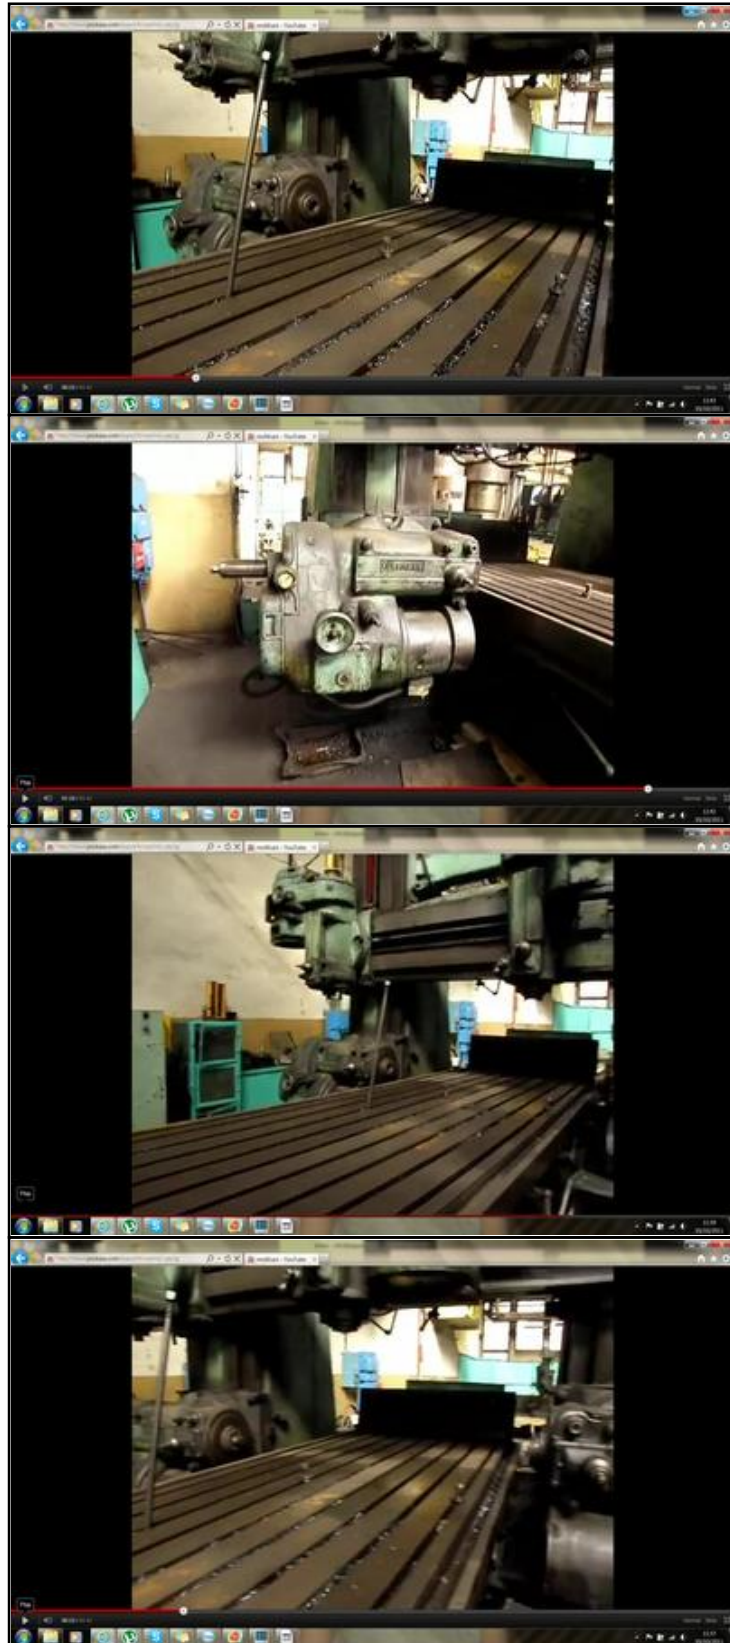

Farrell Engineering Ltd

Westbury House, 23-25 Bridge Street, Pinner HA5 3HR United Kingdom

Tel. : 0044-208-3432 3291 Fax : 044-208-9657586

Email : chan@farrellengineering.com

Category	:-	Plano Miller / Planner	Serial No	:-	
Model	:-	1600mm x 4000mm	Country	:-	Germany
Make	:-	Kollmann	Type of Machine	:-	Plano Miller with four heavy duty heads
Year	:-	1980	Weight	:-	0.0
Dimensions	:-		Power	:-	
Location	:-	Mumbai Warehosue, India	Asking Price	:-	On Request

Specification :-

Table:-1600 mm x 4000mm

excellent machine with four milling heads

Heavy duty machine

Working videos available

Description :-