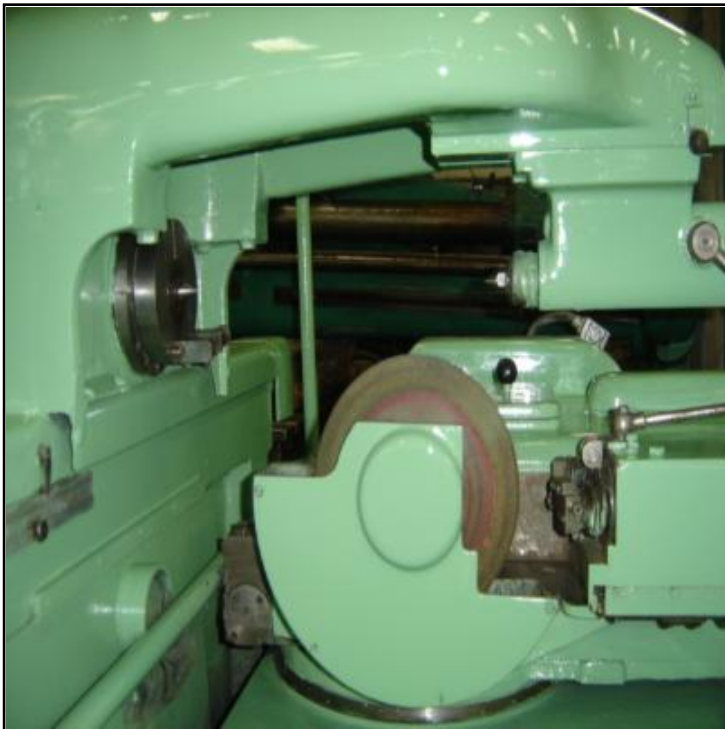

Farrell Engineering Ltd

Westbury House, 23-25 Bridge Street, Pinner HA5 3HR United Kingdom

Tel : 0044-208-3432 3291 Fax : 044-208-9657586

Email : chan@farrellengineering.com

Category	:-	Gear Related Machines	Serial No	:-	
Model	:-	kz-1	Country	:-	Germany
Make	:-	kolb	Type of Machine	:-	gear shaper cutter profile grinder with 10 indexing plates
Year	:-		Weight	:-	0.0
Dimensions	:-		Power	:-	
Location	:-	Mumbai Warehouse,India	Asking Price	:-	On Request

Specification :-

The Machine is equipped with 10 Indexing Plates which are as :-

- 1) 90 Teeth
- 2) 64 (Two Pieces)
- 3) 42
- 4) 56
- 5) 72
- 6) 46
- 7) 68
- 8) 54
- 9) 76

Description :-