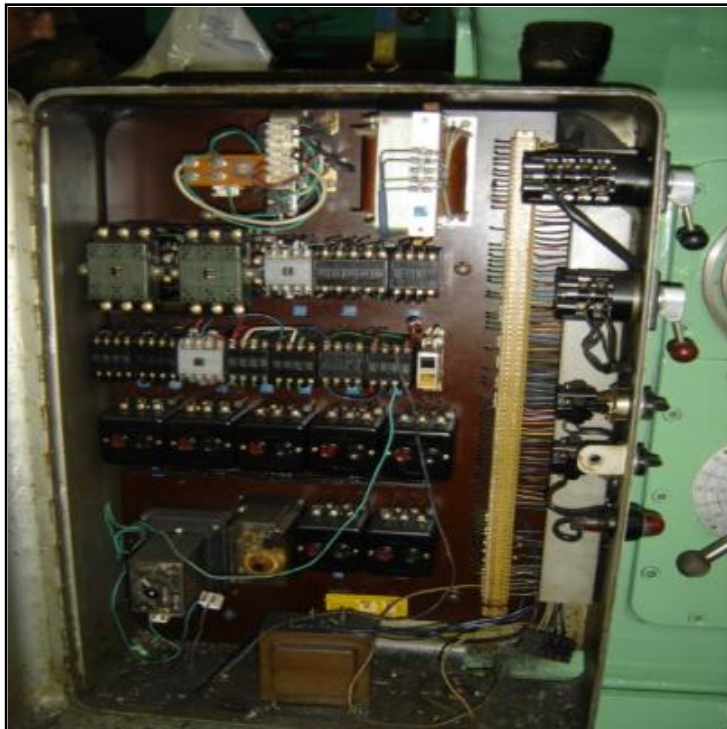

Farrell Engineering Ltd

Westbury House, 23-25 Bridge Street, Pinner HA5 3HR United Kingdom

Tel : 0044-208-3432 3291 Fax : 044-208-9657586

Email : chan@farrellengineering.com

Category	:-	Gear Related Machines	Serial No	:-	
Model	:-	kz-1	Country	:-	Germany
Make	:-	kolb	Type of Machine	:-	gear shaper cutter profile grinder with 10 indexing plates
Year	:-		Weight	:-	0.0
Dimensions	:-		Power	:-	
Location	:-	Mumbai Warehouse,India	Asking Price	:-	On Request

Specification :-

The Machine is equipped with 10 Indexing Plates which are as :-

- 1) 90 Teeth
- 2) 64 (Two Pieces)
- 3) 42
- 4) 56
- 5) 72
- 6) 46
- 7) 68
- 8) 54
- 9) 76

Description :-