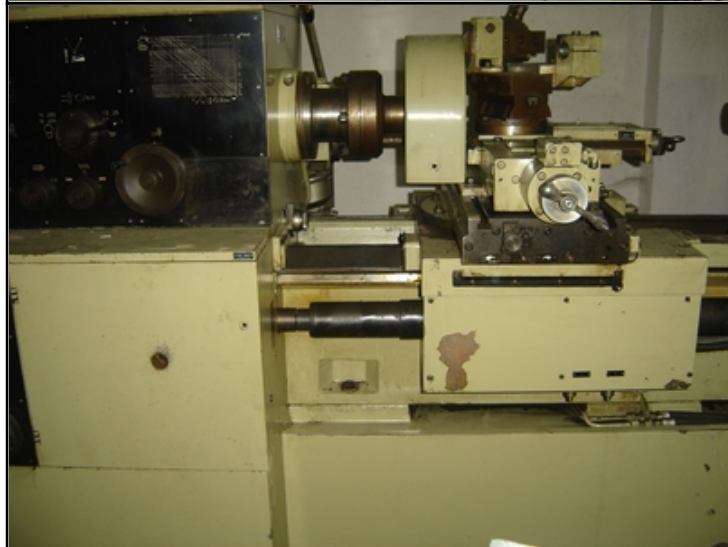

Farrell Engineering Ltd

Westbury House, 23-25 Bridge Street, Pinner HA5 3HR United Kingdom

Tel : 0044-208-3432 3291 Fax : 044-208-9657586

Email : chan@farrellengineering.com